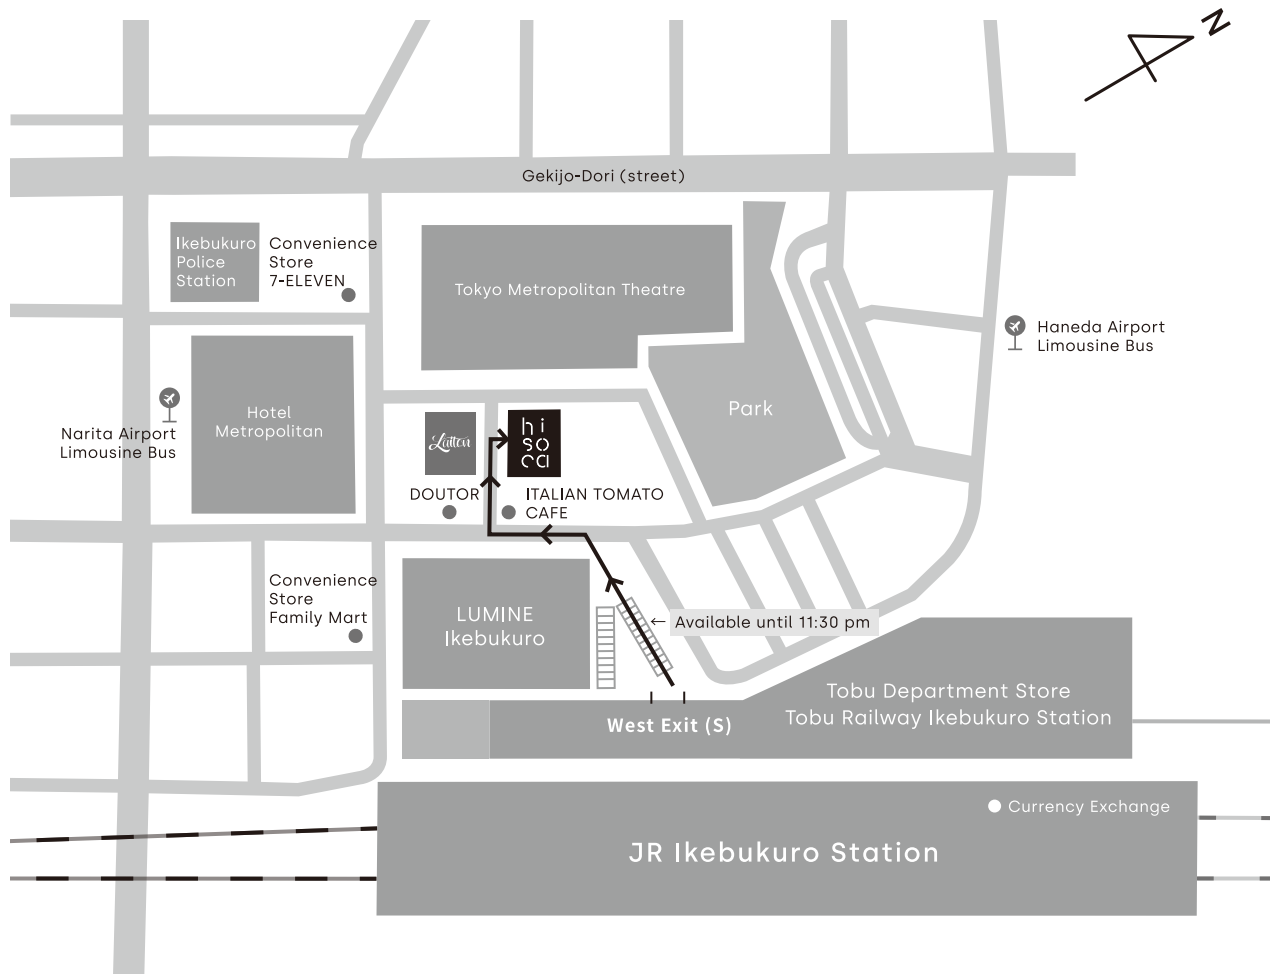

access

access to hotel hisoca ikebukuro

Exit the south gate (underground) of Ikebukuro Station, go to the right, and proceed to the west exit (south).

It is easy to find the hotel if you proceed forwards LUMINE Ikebukuro.

adress: 1-10-4, Nishi Ikebukuro, Toshima-ku, Tokyo

tel: 03-6692-8181

e-mail: info@hotelhisoca.com

hisoca